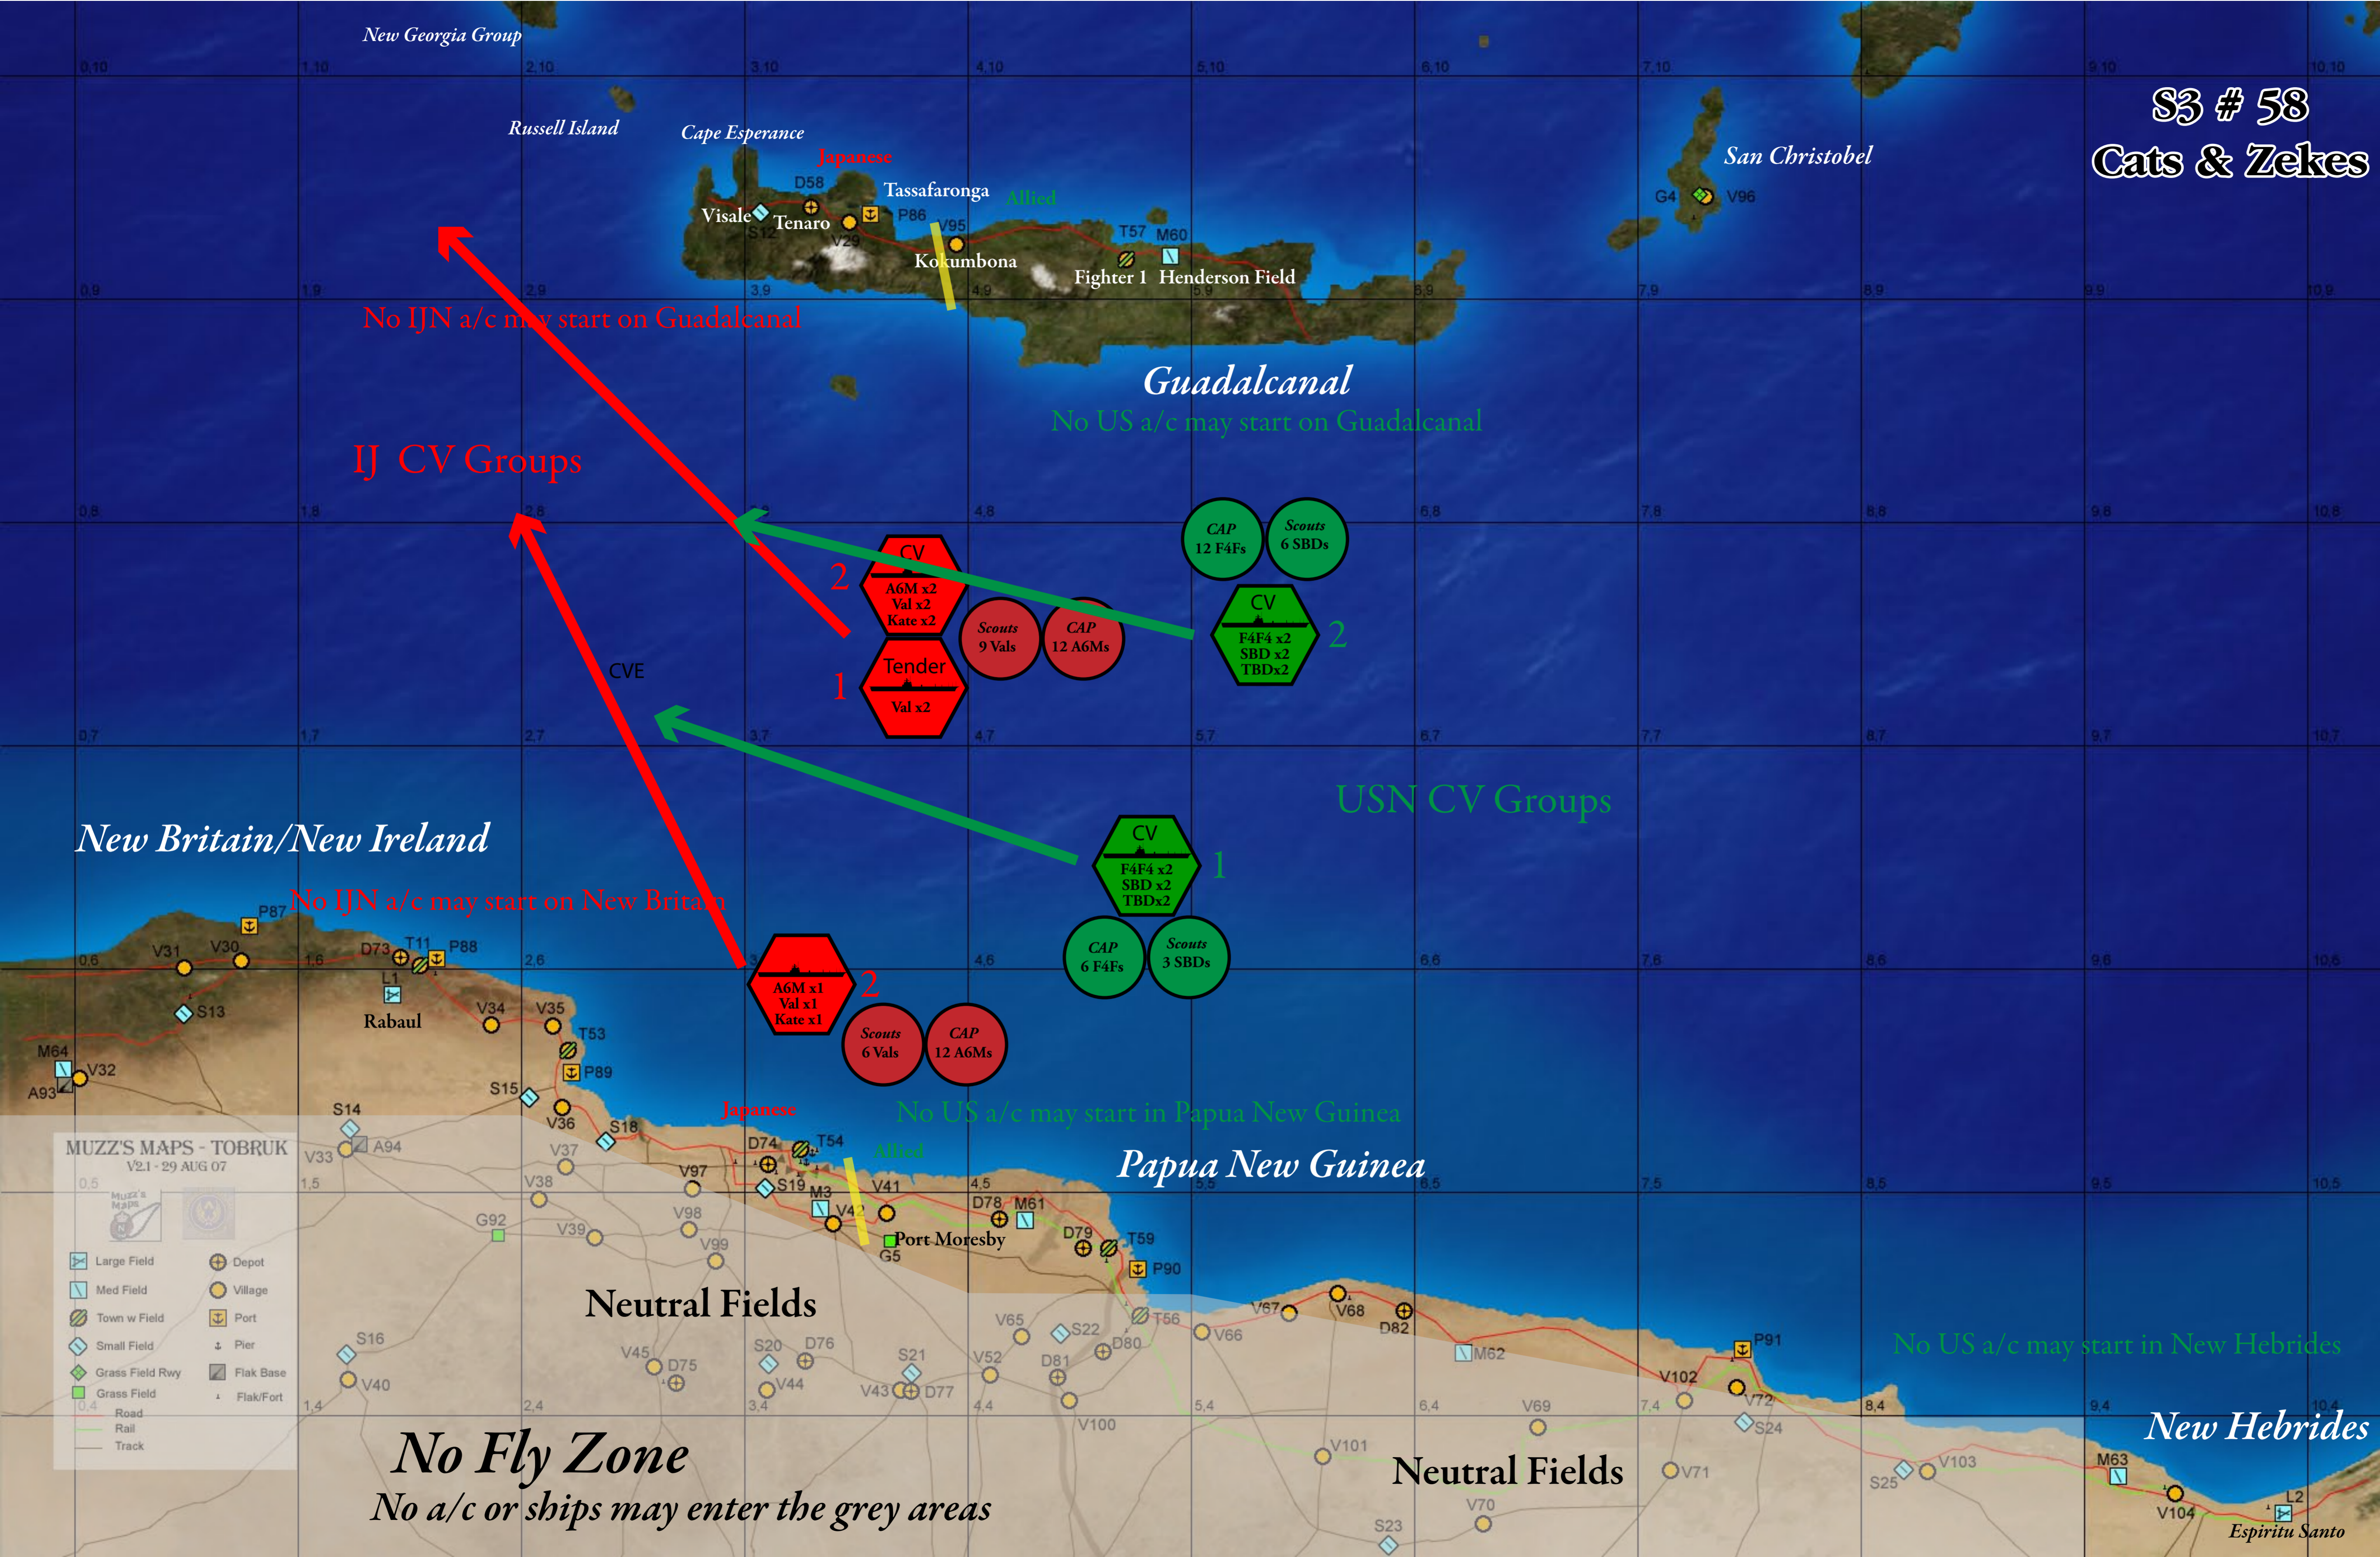

S3 # 58 Cats & Zekes

Frame 1

IJN Aircraft	Sorted	Shotdown	Pt Value	US Pts	Notes
A6M2	32	6	0.25	1.5	
A6M3	19	2	0.25	0.5	
B5N2	7	3	0.5	1.5	
Dh IV B	2	0	0.5	0	
D3A1	12	1	0.5	0.5	
G4M2	16	1	0.5	0.5	
Totals	88	13	2.5	4.5	

Ships	Torp Hits	Bomb Hits	Sunk	IJN Pts
Transports				
DDs				
CVs				
Totals				
BDA	Damaged	Destroyed	Pt Value	IJN Pts
M60		2	0.25	0.5
M61		13	0.1	1.3
Totals	0	15	1.8	1.8
Bombs	Dropped	DH	Pt Value	IJN Pts
250 kg	115	49	0.05	2.45
50 kg	34	1	0.05	0.05
Totals	149	50	0.1	2.5

Ships	Torp Hits	Bomb Hits	Sunk	US Pts
Transports				
DDs				
Tenders				
CVEs				
CVs				
Totals				
BDA	Damaged	Destroyed	Pt Value	US Pts
F11		1	0.25	0.25
F12		2	0.1	0.2
F58		2	0.1	0.2
Totals	0	5	0.65	0.65
Bombs	Dropped	DH	Pt Value	US Pts
100 lb	18	1	0.05	0.05
250 lb	132	79	0.05	3.95
500 lb	43	0	0.05	0
1000 lb	13	2	0.05	0.1
Totals	206	82	0.15	4.1

Score	E/A	Ships	BDA	DHs	Total
Frame 1	4.5	0	0.65	4.1	9.25
Frame 2					
Frame 3					
Frame 4					
Frame 5					
Total	4.5	0	0.65	4.1	9.25

MUZZ'S MAPS - TOBRUK
V21 - 29 AUG 07

- Large Field
- Med Field
- Town w Field
- Small Field
- Grass Field Rwy
- Grass Field
- Road
- Rail
- Track
- Depot
- Village
- Port
- Pier
- Flak Base
- Flak/Fort